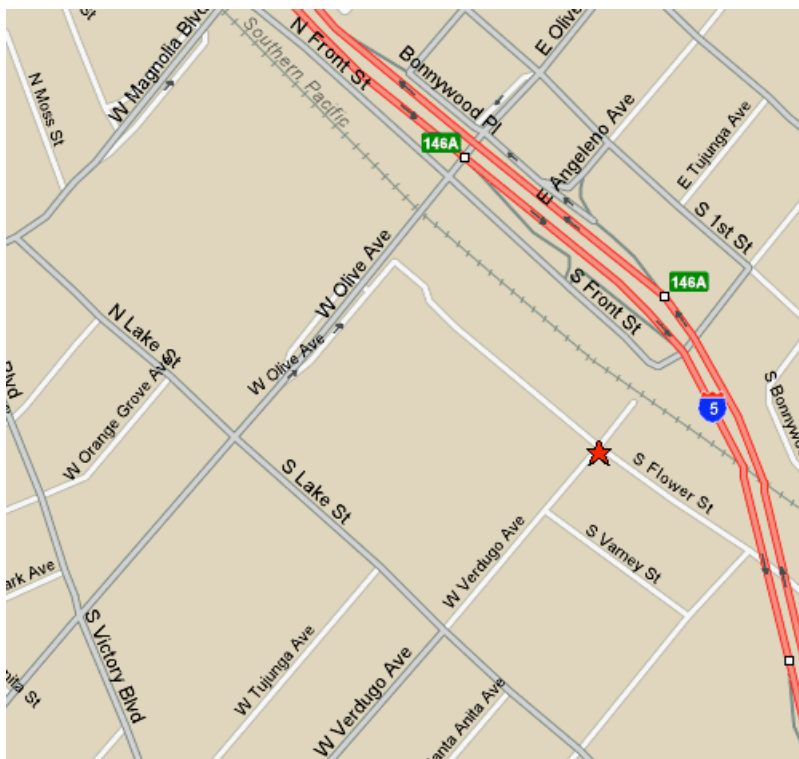

### FROM HOLLYWOOD:

- 1) **US-101 N** via the ramp on the **LEFT**.
- 2) Take **EXIT 11A** toward **BARHAM BLVD/BURBANK**.
- 3) Stay **STRAIGHT** to go onto **CAHUENGA BLVD E**.
- 4) Turn **RIGHT** onto **BARHAM BLVD**.  
**BARHAM BLVD** becomes **W OLIVE AVE**.
- 5) Turn **SLIGHT RIGHT** onto **W VERDUGO AVE**.
- 6) Turn **RIGHT** onto **S FLOWER ST**.

### FROM SANTA MONICA:

- 1) Take **I-405 N**
- 2) Merge onto **US-101 S** toward **LOS ANGELES**.
- 3) Keep **LEFT** to take **CA-134 E** toward **BURBANK**
- 4) Take the **PASS AVE** exit toward **BURBANK**.
- 5) Turn **RIGHT** onto **N PASS AVE**.
- 6) Turn **LEFT** onto **W ALAMEDA AVE**.
- 7) Turn **SLIGHT LEFT** onto **W OLIVE AVE**.
- 8) Turn **SLIGHT RIGHT** onto **W VERDUGO AVE**.
- 9) Turn **RIGHT** onto **S FLOWER ST**.

### FROM THE NORTH VALLEY:

- 1) Take **I-5 S**
- 2) Take the **ALAMEDA AVE** exit.
- 3) Take the **ALAMEDA AVE EAST** ramp.
- 4) Merge onto **ALAMEDA AVE**.
- 5) Turn **LEFT** onto **S FLOWER ST**.

### FROM LOS ANGELES:

- 1) Take **CA-110 N**
- 2) Take the **I-5 N** exit on the **LEFT**
- 3) Merge onto **I-5 N**.
- 4) Take the **ALAMEDA AVE** exit.
- 5) Take the **ALAMEDA AVE EAST** ramp.
- 6) Merge onto **ALAMEDA AVE**.
- 7) Turn **LEFT** onto **S FLOWER ST**.